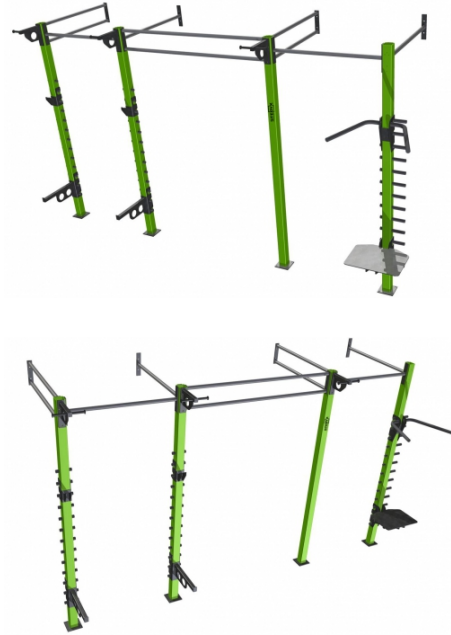

Street workout, calisthenic, crosstraining ..... All of these styles include the exercise with your own weight. STX Line is functional indoor wall. Stedyx makes length, sizes and accessories according to your needs.

▶ Powder finish colors ▶ Optional accessories ▶ Basic length 4m

STX Line is functional indoor fitness equipment and it is fixed to the wall and ground. Perfect solution for inner gym. Especially since you can build muscle just as effectively using your own body weight as you can by lifting some iron. All you really need is something to push on or pull on and a little open space where you can move your body and activate all the muscles you want to training indoors.

We produce whole range of lengths and modules for STX line. You can extend the line any time you want because all parts are compatible. We offer any color you want in powder finish coating for long life of your fitness equipment.

#### SHIPPING DIMENSIONS

**Free loaded on the truck:** 2,5 x 1 x 0,6m (8,2 x 3,2 x 2 ft.)