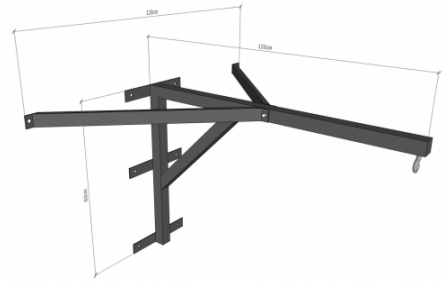

**Solid and folding big console for punching bags. Designed for extreme load. Capacity up to 200 kg (440 lb.) Spinning hook which ensures long life use.**

▶ Length 120cm (4ft.) ▶ 3mm walled profile ▶ Solid construction

Extremely reliable console for punching bag. Stedyx again gives priority to manufacture equipment for the gym at the **best possible level**. That is why Jumbo Console made of thick-walled profile and sized to **large loads of up to 200 kg (440 lb.)**

## BASIC SPECIFICATION ACCESSORIES

**Use:** punching bag hanging

**Product code:** CJU 1200

**Material:** steel walled profile

**Size:** 120 x 120cm (4x4 ft.)

**Weight:** 16 kg

## SHIPPING DIMENSIONS ACCESSORIES

**Size of package:** 80 x 120 x 30cm (2,6 x 3,9 x 1 ft.)

**Weight:** 18 kg