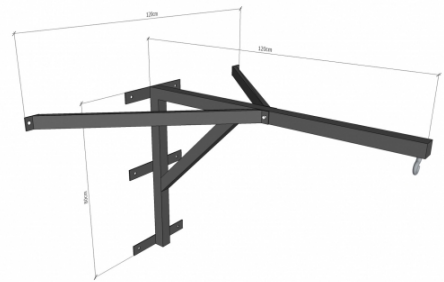

**Solid and folding big console for punching bags. Designed for extreme load. Capacity up to 200 kg (440 lb.) Spinning hook which ensures long life use.**

▶ Length 120cm (4ft.) ▶ 3mm walled profile ▶ Solid construction

Extremely reliable console for punching bag. Stedyx again gives priority to manufacture equipment for the gym at the **best possible level**. That is why Jumbo Console made of thick-walled profile and sized to **large loads of up to 200 kg (440 lb.)**

## BASIC SPECIFICATION ACCESSORIES

**Use:** punching bag hanging

**Product code:** CJU 1200

**Material:** steel walled profile

**Size:** 120 x 120cm (4x4 ft.)

**Weight:** 16 kg

## SHIPPING DIMENSIONS ACCESSORIES

**Size of package:** 80 x 120 x 30cm (2,6 x 3,9 x 1 ft.)

**Weight:** 18 kg