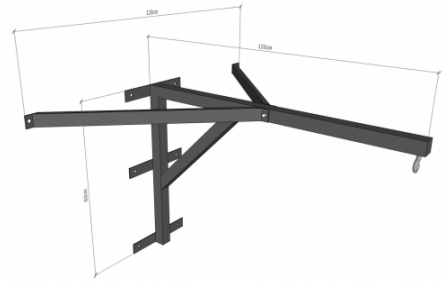

Solid and folding big console for punching bags. Designed for extreme load. Capacity up to 200 kg (440 lb.) Spinning hook which ensures long life use.

- ▶ Length 120cm (4ft.)
- ▶ 3mm walled profile
- ▶ Solid construction

Extremely reliable console for punching bag. Stedyx again gives priority to manufacture equipment for the gym at the **best possible level**. That is why Jumbo Console made of thick-walled profile and sized to **large loads of up to 200 kg (440 lb.)**

BASIC SPECIFICATION ACCESSORIES

Use: punching bag hanging

Product code: CJU 1200

Material: steel walled profile

Size: 120 x 120cm (4x4 ft.)

Weight: 16 kg

SHIPPING DIMENSIONS ACCESSORIES

Size of package: 80 x 120 x 30cm (2,6 x 3,9 x 1 ft.)