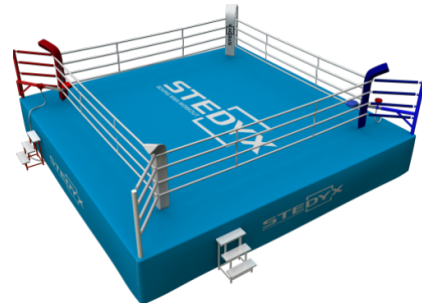

Ideal boxing ring for Boxing Associations! With Olympic boxing ring you can organize international events, according to IBA (AIBA) rules. Olympic boxing ring with official size. Best type of PRO boxing ropes. Swing stools. The Olympic boxing ring is designed for organizing international boxing matches and meets all the regulations of the federations IBA (AIBA).

- ▶ Outer dimension 7,8 x 7,8m (25,6 x 25,6 ft.)
- ▶ Inner dimension between ropes 6,1x6,1m (20,1 x 20,1 ft.)
- ▶ Swing stools in the corners

Amateur boxing is both an Olympic and Commonwealth sport and is a common fixture in most international games

International parameters:

All parameters of the competition boxing ring are designed to meet the requirements for organizing international competitions. The floor of the ring is well cushioned and covered with a cotton canvas, and it meets the most stringent requirements of boxing federation IBA (AIBA) technical rules 2016.. The surface of the frame is galvanically treated so as to provide exceptional durability and longevity. The swivel stools in the corners of the ring can be easily removed. Top product in our boxing rings production.

Double suspension floor:

Because safety is important for us ring is fitted with dual suspension.

BASIC SPECIFICATION

Use: International matches

Product code: CBR 7840

Outer size: 7,8 x 7,8m (25,5 x 25,5 ft.)