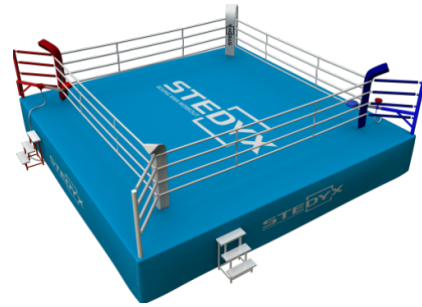

Ideal boxing ring for Boxing Associations! With Olympic boxing ring you can organize international events, according to IBA (AIBA) rules. Olympic boxing ring with official size. Best type of PRO boxing ropes. Swing stools. The Olympic boxing ring is designed for organizing international boxing matches and meets all the regulations of the federations IBA (AIBA).

- Outer dimension 7,8 x 7,8m (25,6 x 25,6 ft.)
- Inner dimension between ropes 6,1x6,1m (20,1 x 20,1 ft.)
- Swing stools in the corners

Amateur boxing is both an Olympic and Commonwealth sport and is a common fixture in most international games

International parameters:

All parameters of the competition boxing ring are designed to meet the requirements for organizing international competitions. The floor of the ring is well cushioned and covered with a cotton canvas, and it meets the most stringent requirements of boxing federation IBA (AIBA) technical rules 2016.. The surface of the frame is galvanically treated so as to provide exceptional durability and longevity. The swivel stools in the corners of the ring can be easily removed. Top product in our boxing rings production.

Double suspension floor:

Because safety is important for us ring is fitted with dual suspension.

BASIC SPECIFICATION

Use: International matches

Product code: CBR 7840

Outer size: 7,8 x 7,8m (25,5 x 25,5 ft.)

Inner size between ropes: 6,1 x 6,1m (20,1 x 20,1 ft.)

Frame: galvanized

Height of the floor: 1 m (3,28 ft.)

Floor material: hard wood

Floor padding: 1,5 cm (0,59 in.)

Weight: 1800 kg

PADDING AND CANVAS

Canvas: Cotton 530g/m2

Floor padding: 1,5cm PE foam

Boxing ropes: Leatherette cover, padding 2cm PE, steel core

Corners: Leatherette cover, cushion PUR

WARRANTY

Construction:: 5 years

Others:: 2 years except tear and wear

SHIPPING DIMENSIONS

Free loaded on the truck: 4 x 2,2 x 1,8m (13,2 x 7,2 x 5,9 ft.)

Packed in OSB boxes #1:: 1,3 x 2,2 x 1,6m (4,2 x 7,2 x 6 ft.)

Packed in OSB boxes #2:: 1,3 x 2,2 x 1,6m (4,2 x 7,2 x 6 ft.)

Packed in OSB boxes #3:: 1 x 1,2 x 1m (3,2 x 4,2 x 3,2 ft.)