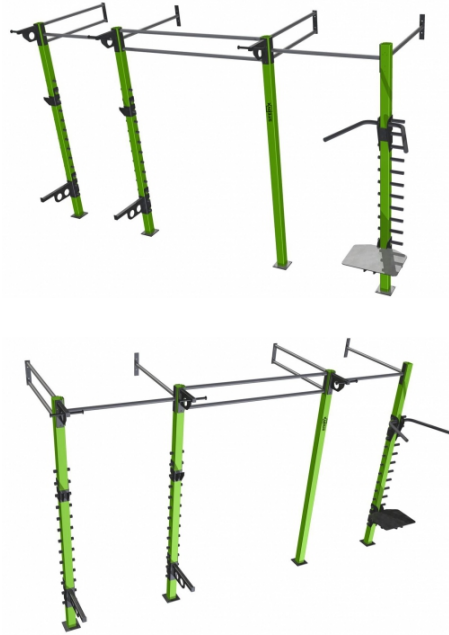

Street workout, calisthenic, crosstraining All of these styles include the exercise with your own weight. STX Line is functional indoor wall. Stedyx makes length, sizes and accessories according to your needs.

▶ Powder finish colors ▶ Optional accessories ▶ Basic length 4m

STX Line is functional indoor fitness equipment and it is fixed to the wall and ground. Perfect solution for inner gym. Especially since you can build muscle just as effectively using your own body weight as you can by lifting some iron. All you really need is something to push on or pull on and a little open space where you can move your body and activate all the muscles you want to training indoors. Contact us for more information.

We produce whole range of lengths and modules for STX line. You can extend the line any time you want because all parts are compatible. We offer any color you want in powder finish coating for long life of your fitness equipment.

BASIC SPECIFICATION ACCESSORIES

Use: workout training

Product code: STL 5020

Material: steel

Size: width 5m

Weight: 390 kg

SHIPPING DIMENSIONS

Free loaded on the truck: 2,5 x 1,2 x 0,6m (8,2 x 3,2 x 2 ft.)