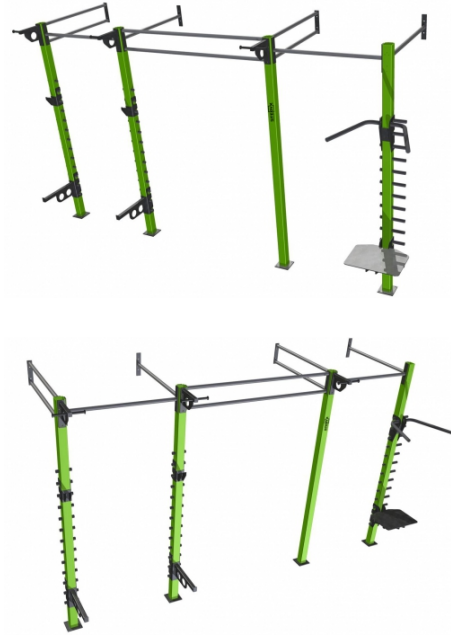

Street workout, calisthenic, crosstraining ..... All of these styles include the exercise with your own weight. STX Line is functional indoor wall. Stedyx makes length, sizes and accessories according to your needs.

▶ Powder finish colors ▶ Optional accessories ▶ Basic length 4m

STX Line is functional indoor fitness equipment and it is fixed to the wall and ground. Perfect solution for inner gym. Especially since you can build muscle just as effectively using your own body weight as you can by lifting some iron. All you really need is something to push on or pull on and a little open space where you can move your body and activate all the muscles you want to training indoors. Contact us for more information.

We produce whole range of lengths and modules for STX line. You can extend the line any time you want because all parts are compatible. We offer any color you want in powder finish coating for long life of your fitness equipment.

#### SHIPPING DIMENSIONS

**Free loaded on the truck:** 2,5 x 1,2 x 0,6m (8,2 x 3,2 x 2 ft.)