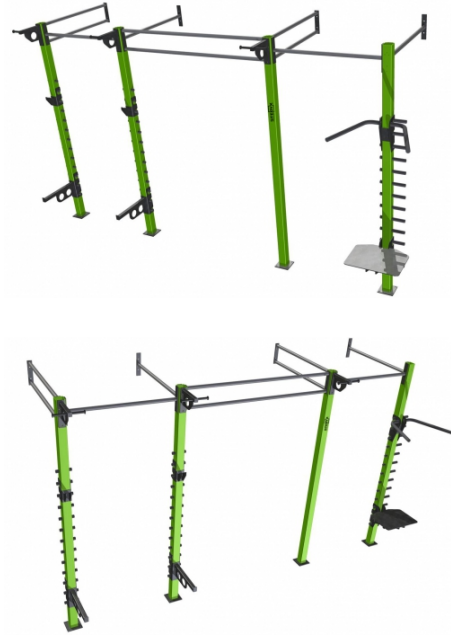

Street workout, calisthenic, crosstraining All of these styles include the exercise with your own weight. STX Line is functional indoor wall. Stedyx makes length, sizes and accessories according to your needs.

▶ Powder finish colors ▶ Optional accessories ▶ Basic length 4m

STX Line is functional indoor fitness equipment and it is fixed to the wall and ground. Perfect solution for inner gym. Especially since you can build muscle just as effectively using your own body weight as you can by lifting some iron. All you really need is something to push on or pull on and a little open space where you can move your body and activate all the muscles you want to training indoors. Contact us for more information.

We produce whole range of lengths and modules for STX line. You can extend the line any time you want because all parts are compatible. We offer any color you want in powder finish coating for long life of your fitness equipment.

BASIC SPECIFICATION ACCESSORIES

Use: workout training

Product code: STL 5020

Material: steel

Size: width 5m

Weight: 390 kg

SHIPPING DIMENSIONS

Free loaded on the truck: 2,5 x 1,2 x 0,6m (8,2 x 3,2 x 2 ft.)