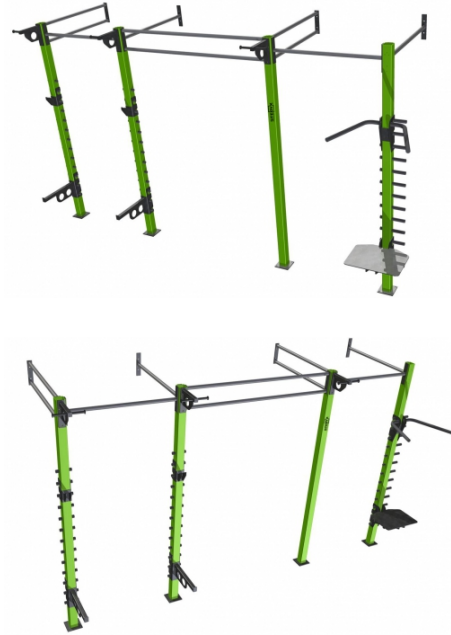

Street workout, calisthenic, crosstraining All of these styles include the exercise with your own weight. STX Line is functional indoor wall. Stedyx makes length, sizes and accessories according to your needs.

▶ Powder finish colors ▶ Optional accessories ▶ Basic length 4m

STX Line is functional indoor fitness equipment and it is fixed to the wall and ground. Perfect solution for inner gym. Especially since you can build muscle just as effectively using your own body weight as you can by lifting some iron. All you really need is something to push on or pull on and a little open space where you can move your body and activate all the muscles you want to training indoors. Contact us for more information.

We produce whole range of lengths and modules for STX line. You can extend the line any time you want because all parts are compatible. We offer any color you want in powder finish coating for long life of your fitness equipment.

BASIC SPECIFICATION ACCESSORIES

Use: workout training

Product code: STL 4020

Material: steel

Size: width 4m

Weight: 350 kg

SHIPPING DIMENSIONS

Free loaded on the truck: 2,5 x 1 x 0,6m (8,2 x 3,2 x 2 ft.)