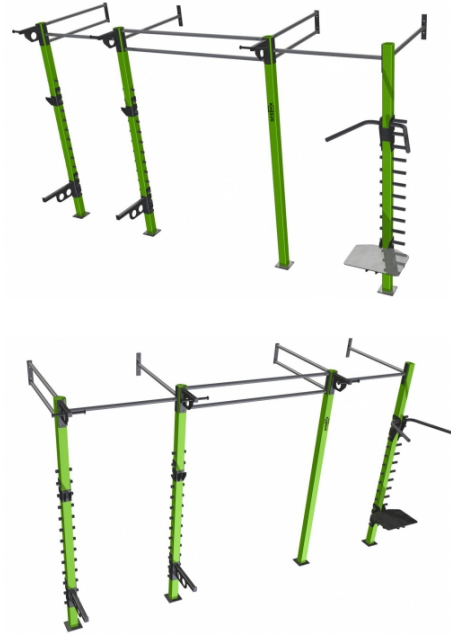

Street workout, calisthenic, crosstraining ..... All of these styles include the exercise with your own weight. STX Line is functional indoor wall. Stedyx makes length, sizes and accessories according to your needs.

▶ Powder finish colors ▶ Optional accessories ▶ Basic length 4m

STX Line is functional indoor fitness equipment and it is fixed to the wall and ground. Perfect solution for inner gym. Especially since you can build muscle just as effectively using your own body weight as you can by lifting some iron. All you really need is something to push on or pull on and a little open space where you can move your body and activate all the muscles you want to training indoors. Contact us for more information.

We produce whole range of lengths and modules for STX line. You can extend the line any time you want because all parts are compatible.

We offer any color you want in powder finish coating for long life of your fitness equipment.

#### SHIPPING DIMENSIONS

**Free loaded on the truck:** 2,5 x 1 x 0,6m (8,2 x 3,2 x 2 ft.)