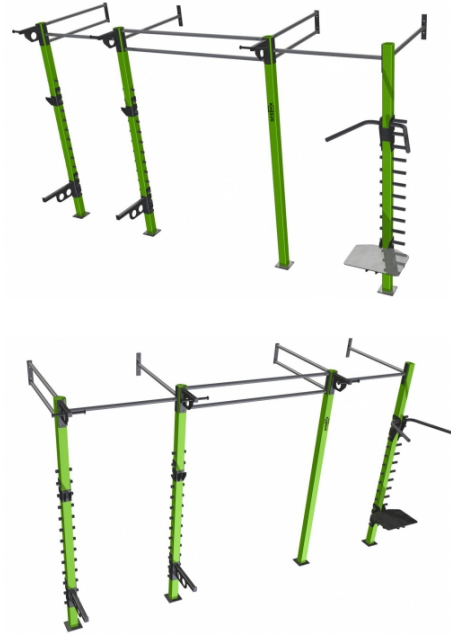

Street workout, calisthenic, crosstraining All of these styles include the exercise with your own weight. STX Line is functional indoor wall. Stedyx makes length, sizes and accessories according to your needs.

▶ Powder finish colors ▶ Optional accessories ▶ Basic length 4m

STX Line is functional indoor fitness equipment and it is fixed to the wall and ground. Perfect solution for inner gym. Especially since you can build muscle just as effectively using your own body weight as you can by lifting some iron. All you really need is something to push on or pull on and a little open space where you can move your body and activate all the muscles you want to training indoors. Contact us for more information.

We produce whole range of lengths and modules for STX line. You can extend the line any time you want because all parts are compatible.

We offer any color you want in powder finish coating for long life of your fitness equipment.

BASIC SPECIFICATION ACCESSORIES

Use: workout training

Product code: STL 4020

Material: steel

Size: width 4m

Weight: 350 kg

SHIPPING DIMENSIONS

Free loaded on the truck: 2,5 x 1 x 0,6m (8,2 x 3,2 x 2 ft.)