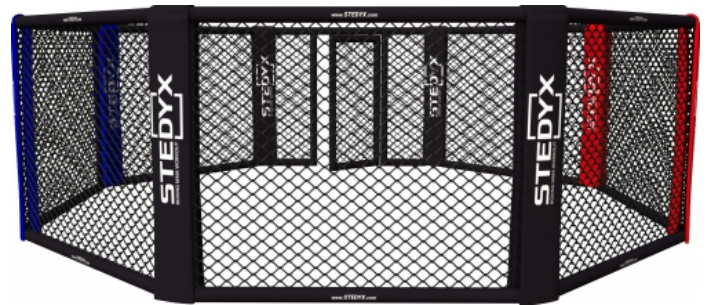

Training cage which stand on the floor of your gym and that's it! . Stedyx Floor Octagon Cage is a very good solution for a gym where you have already laid your own mats or Tatami. Stedyx functional design allows very simple installation.

- Quality steel construction
- Strong 3.9 mm diameter wire with PVC
- Printed corners

Save space:

If you have little space in your gym, Floor Octagon Cage is the right solution for you. Stedyx understands that every gym is different and that is why we produce a wide range of sizes. This training cage is made in following versions : 4 m, 5m, 6m, 7m and 8m.

Suitable for any surface:

You do not have to drill into the ground or the wall. Just screw MMA cage panels together using only the connectors and that's it! Put the cage on Tatami or wooden floor. With its lightweight design, it can happen even outside in the garden!

Steel frame:

The steel frame of Stedyx Floor Octagon cage is designed to be particularly lightweight and simple. The surface of the frame is safely padded. The padding is 2 cm thick and provides high security against injury.

Mobility:

SHIPPING DIMENSIONS

WARRANTY

BASIC SPECIFICATION