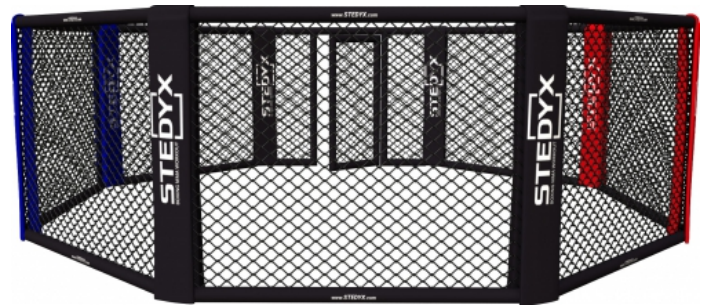

Training cage which stand on the floor of your gym and that's it! . Stedyx Floor Octagon Cage is a very good solution for a gym where you have already laid your own mats or Tatami. Stedyx functional design allows very simple installation.

- Quality steel construction
- Strong 3.9 mm diameter wire with PVC
- Printed corners

Save space:

If you have little space in your gym, Floor Octagon Cage is the right solution for you. Stedyx understands that every gym is different and that is why we produce a wide range of sizes. This training cage is made in following versions : 4 m, 5m, 6m, 7m and 8m.

Suitable for any surface:

You do not have to drill into the ground or the wall. Just screw MMA cage panels together using only the connectors and that's it! Put the cage on Tatami or wooden floor. With its lightweight design, it can happen even outside in the garden!

Steel frame:

The steel frame of Stedyx Floor Octagon cage is designed to be particularly lightweight and simple. The surface of the frame is safely padded. The padding is 2 cm thick and provides high security against injury.

Mobility:

SHIPPING DIMENSIONS

WARRANTY

BASIC SPECIFICATION