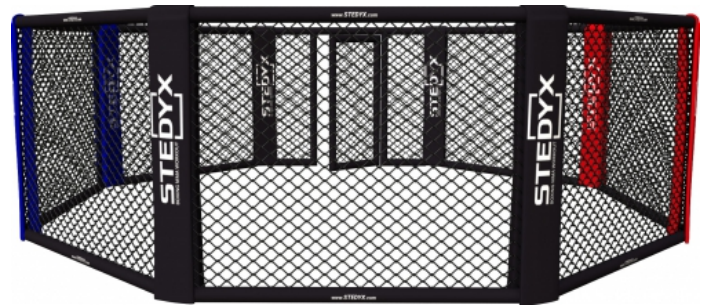

Training cage which stand on the floor of your gym and that's it! . Stedyx Floor Octagon Cage is a very good solution for a gym where you have already laid your own mats or Tatami. Stedyx functional design allows very simple installation.

- Quality steel construction
- Strong 3.9 mm diameter wire with PVC
- Printed corners

Save space:

If you have little space in your gym, Floor Octagon Cage is the right solution for you. Stedyx understands that every gym is different and that is why we produce a wide range of sizes. This training cage is made in following versions : 4 m, 5m, 6m, 7m and 8m.

Suitable for any surface:

You do not have to drill into the ground or the wall. Just screw MMA cage panels together using only the connectors and that's it! Put the cage on Tatami or wooden floor. With its lightweight design, it can happen even outside in the garden!

Steel frame:

The steel frame of Stedyx Floor Octagon cage is designed to be particularly lightweight and simple. The surface of the frame is safely padded. The padding is 2 cm thick and provides high security against injury.

Mobility:

SHIPPING DIMENSIONS

Free loaded on the truck: 3,3 x 1 x 1,9m (10,8 x 3,2 x 6,2 ft.)

Packed in OSB boxes #1:: 1,5 x 3,3 x 1,9m (4,9 x 10,8 x 6,2 ft.)

WARRANTY

Construction:: 2 years except of mesh

Others:: 2 years except tear and wear

BASIC SPECIFICATION

Use: training

Product code: OCT 8000

Outer size: 8m (26,3 ft.)

Height of the frame: 1,9m (6,2 ft.)

Weight: 715 kg (1576 lb.)