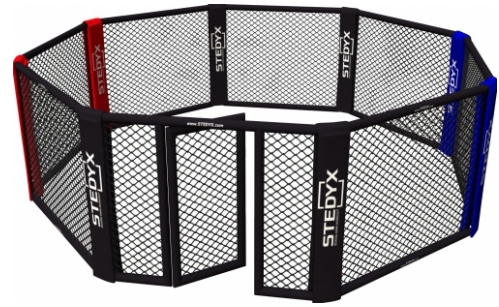

Training cage which stand on the floor of your gym and that's it! . Stedyx Floor Octagon Cage is a very good solution for a gym where you have already laid your own mats or Tatami. Stedyx functional design allows very simple installation.

- Quality steel construction
- Strong 3.9 mm diameter wire with PVC
- Printed corners

Save space:

If you have little space in your gym, Floor Octagon Cage is the right solution for you. Stedyx understands that every gym is different and that is why we produce a wide range of sizes. This training cage is made in following versions : 4 m, 5m, 6m, 7m and 8m.

Suitable for any surface:

You do not have to drill into the ground or the wall. Just screw MMA cage panels together using only the connectors and that's it! Put the cage on Tatami or wooden floor. With its lightweight design, it can happen even outside in the garden!

Steel frame:

The steel frame of Stedyx Floor Octagon cage is designed to be particularly lightweight and simple. The surface of the frame is safely padded. The padding is 2 cm thick and provides high security against injury.

Mobility:

SHIPPING DIMENSIONS

Free loaded on the truck: 3,3 x 1 x 1,9m (10,8 x 3,2 x 6,2 ft.)

Packed in OSB boxes #1:: 1,5 x 3,3 x 1,9m (4,9 x 10,8 x 6,2 ft.)

WARRANTY

Construction:: 2 years except of mesh

Others:: 2 years except tear and wear

BASIC SPECIFICATION

Use: training

Product code: OCT 8000

Outer size: 8m (26,3 ft.)

Height of the frame: 1,9m (6,2 ft.)

Weight: 715 kg (1576 lb.)