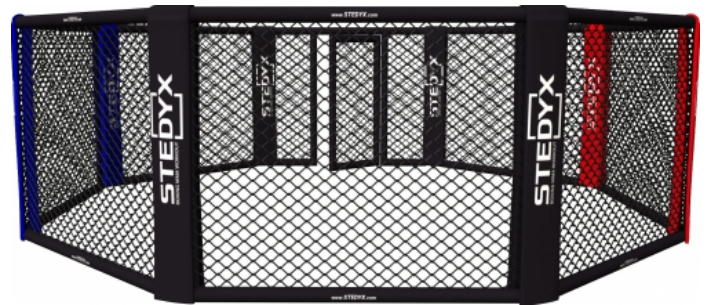

Training cage which stand on the floor of your gym and that's it! . Stedyx Floor Octagon Cage is a very good solution for a gym where you have already laid your own mats or Tatami. Stedyx functional design allows very simple installation.

- Quality steel construction
- Strong 3.9 mm diameter wire with PVC
- Printed corners

Save space:

If you have little space in your gym, Floor Octagon Cage is the right solution for you. Stedyx understands that every gym is different and that is why we produce a wide range of sizes. This training cage is made in following versions : 4 m, 5m, 6m, 7m and 8m.

Suitable for any surface:

You do not have to drill into the ground or the wall. Just screw MMA cage panels together using only the connectors and that's it! Put the cage on Tatami or wooden floor. With its lightweight design, it can happen even outside in the garden!

Steel frame:

The steel frame of Stedyx Floor Octagon cage is designed to be particularly lightweight and simple. The surface of the frame is safely padded. The padding is 2 cm thick and provides high security against injury.

Mobility:

SHIPPING DIMENSIONS

Free loaded on the truck: 2,5 x 1 x 1,9m (8,2 x 3,2 x 6,2 ft.)

Packed in OSB boxes #1:: 1,5 x 2,5 x 1,9m (4,9 x 8,2 x 6,2 ft.)

WARRANTY

Construction:: 2 years except of mesh

Others:: 2 years except tear and wear

BASIC SPECIFICATION

Use: training

Product code: OCT 6000

Outer size: 6m (19,7 ft.)

Height of the frame: 1,9m (6,2 ft.)

Weight: 565 kg (1246 lb.)