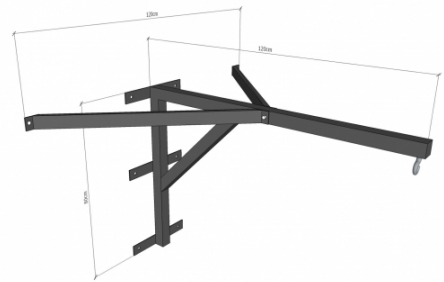

**Solid and folding big console for punching bags. Designed for extreme load. Capacity up to 200 kg (440 lb.)**

- ▶ Length 120cm (4ft.)
- ▶ 3mm walled profile
- ▶ Solid construction

Extremely reliable console for punching bag. Stedyx again gives priority to manufacture equipment for the gym at the **best possible level**. That is why Jumbo Console made of thick-walled profile and sized to **large loads of up to 200 kg (440 lb.)**

## BASIC SPECIFICATION ACCESSORIES

**Use:** punching bag hanging

**Product code:** CJU 1200

**Material:** steel walled profile

**Size:** 120 x 120cm (4x4 ft.)

**Weight:** 16 kg

## SHIPPING DIMENSIONS ACCESSORIES

**Size of package:** 80 x 120 x 30cm (2,6 x 3,9 x 1 ft.)

**Weight:** 18 kg