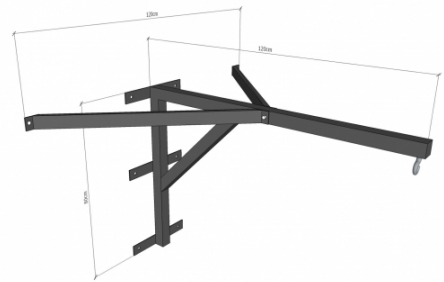

CONSOLE FOR PUNCHING BAG "JUMBO"

Solid and folding big console for punching bags. Designed for extreme load. Capacity up to 200 kg (440 lb.)

▶ Length 120cm (4ft.) ▶ 3mm walled profile ▶ Solid construction

Extremely reliable console for punching bag. Stedyx again gives priority to manufacture equipment for the gym at the **best possible level**. That is why Jumbo Console made of thick-walled profile and sized to **large loads of up to 200 kg (440 lb.)**

Contact our sales representative for more information or **click on Sales inquiry** to send a inquiry.

BASIC SPECIFICATION ACCESSORIES

Use: punching bag hanging

Product code: CJU 1200

Material: steel walled profile

Size: 120 x 120cm (4x4 ft.)

Weight: 16 kg

SHIPPING DIMENSIONS ACCESSORIES

Size of package: 80 x 120 x 30cm (2,6 x 3,9 x 1 ft.)

Weight: 18 kg

WARRANTY:

Construction: 2 years except tear and wear