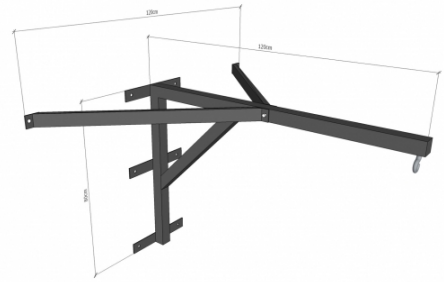

CONSOLE FOR PUNCHING BAG "JUMBO"

Solid and folding big console for punching bags. Designed for extreme load. Capacity up to 200 kg (440 lb.)

▶ Length 120cm (4ft.) ▶ 3mm walled profile ▶ Solid construction

Extremely reliable console for punching bag. Stedyx again gives priority to manufacture equipment for the gym at the **best possible level**. That is why Jumbo Console made of thick-walled profile and sized to **large loads of up to 200 kg (440 lb.)**

Contact our sales representative for more information or **click on Sales inquiry** to send a inquiry.

BASIC SPECIFICATION ACCESSORIES

Use: punching bag hanging

Product code: CJU 1200

Material: steel walled profile

Size: 120 x 120cm (4x4 ft.)

Weight: 16 kg

SHIPPING DIMENSIONS ACCESSORIES

Size of package: 80 x 120 x 30cm (2,6 x 3,9 x 1 ft.)

Weight: 18 kg

WARRANTY:

Construction: 2 years except tear and wear