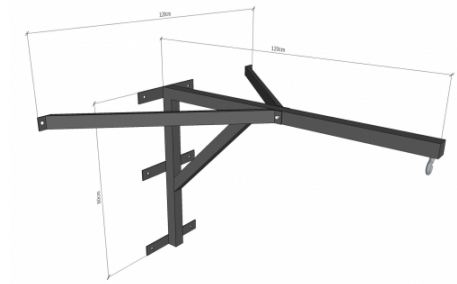

## CONSOLE FOR PUNCHING BAG "JUMBO"

**Solid and folding big console for punching bags. Designed for extreme load. Capacity up to 200 kg (440 lb.)**

▶ Length 120cm (4ft.) ▶ 3mm walled profile ▶ Solid construction

Extremely reliable console for punching bag. Stedyx again gives priority to manufacture equipment for the gym at the **best possible level**. That is why Jumbo Console made of thick-walled profile and sized to **large loads of up to 200 kg (440 lb.)**

### BASIC SPECIFICATION ACCESSORIES

**Use:** punching bag hanging

**Product code:** CJU 1200

**Material:** steel walled profile

**Size:** 120 x 120cm (4x4 ft.)

**Weight:** 16 kg

### SHIPPING DIMENSIONS ACCESSORIES

**Size of package:** 80 x 120 x 30cm (2,6 x 3,9 x 1 ft.)

**Weight:** 18 kg