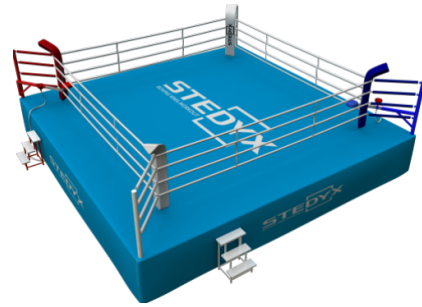

**Ideal boxing ring for Boxing Associations! With Olympic boxing ring you can organize international events, according to AIBA rules. Olympic boxing ring with official size. Best type of PRO boxing ropes. Swing stools. The Olympic boxing ring is designed for organizing international boxing matches and meets all the regulations of the federations AIBA.**

- ▶ Outer dimension 7,8 x 7,8m (25,6 x 25,6 ft.)
- ▶ Inner dimension between ropes 6,1x6,1m (20,1 x 20,1 ft.)
- ▶ Swing stools in the corners

Amateur boxing is both an Olympic and Commonwealth sport and is a common fixture in most international games

**International parameters:**

All parameters of the competition boxing ring are designed to meet the requirements for organizing international competitions. The floor of the ring is well cushioned and covered with a cotton canvas, and it meets the most stringent requirements of boxing federation AIBA technical rules 2016.. The surface of the frame is galvanically treated so as to provide exceptional durability and longevity. The swivel stools in the corners of the ring can be easily removed. Top product in our boxing rings production.

**Bezpečnost:**

**BASIC SPECIFICATION**

**Use:** International matches

**Product code:** CBR 7840

**Outer size:** 7,8 x 7,8m (25,5 x 25,5 ft.)

**Inner size between ropes:** 6,1 x 6,1m (20,1 x 20,1 ft.)

**Frame:** galvanized