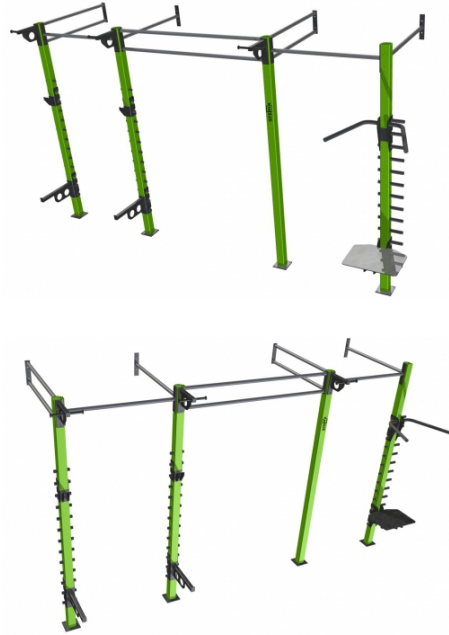

Street workout, calisthenic, crosstraining All of these styles include the exercise with your own weight. STX Line is functional indoor wall. Stedyx makes length, sizes and accessories according to your needs.

► Powder finish colors ► Optional accessories ► Basic length 4m

STX Line is functional indoor fitness equipment and it is fixed to the wall and ground. Perfect solution for inner gym. Especially since you can build muscle just as effectively using your own body weight as you can by lifting some iron. All you really need is something to push on or pull on and a little open space where you can move your body and activate all the muscles you want to training indoors.

We produce whole range of lengths and modules for STX line. You can extend the line any time you want because all parts are compatible. We offer any color you want in powder finish coating for long life of your fitness equipment.

BASIC SPECIFICATION ACCESSORIES

Use: workout training

Product code: STL 5020

Material: steel

Size: width 5m

Weight: 390 kg

SHIPPING DIMENSIONS

Free loaded on the truck: 2,5 x 1,2 x 0,6m (8,2 x 3,2 x 2 ft.)