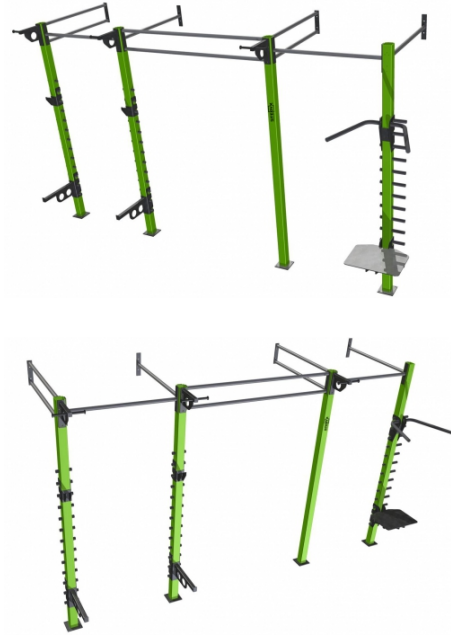

Street workout, calisthenic, crosstraining All of these styles include the exercise with your own weight. STX Line is functional indoor wall. Stedyx makes length, sizes and accessories according to your needs.

► Powder finish colors ► Optional accessories ► Basic length 4m

STX Line is functional indoor fitness equipment and it is fixed to the wall and ground. Perfect solution for inner gym. Especially since you can build muscle just as effectively using your own body weight as you can by lifting some iron. All you really need is something to push on or pull on and a little open space where you can move your body and activate all the muscles you want to training indoors.

We produce whole range of lengths and modules for STX line. You can extend the line any time you want because all parts are compatible. We offer any color you want in powder finish coating for long life of your fitness equipment.

BASIC SPECIFICATION ACCESSORIES

Use: workout training

Product code: STL 5020

Material: steel

Size: width 5m

Weight: 390 kg

SHIPPING DIMENSIONS

Free loaded on the truck: 2,5 x 1,2 x 0,6m (8,2 x 3,2 x 2 ft.)