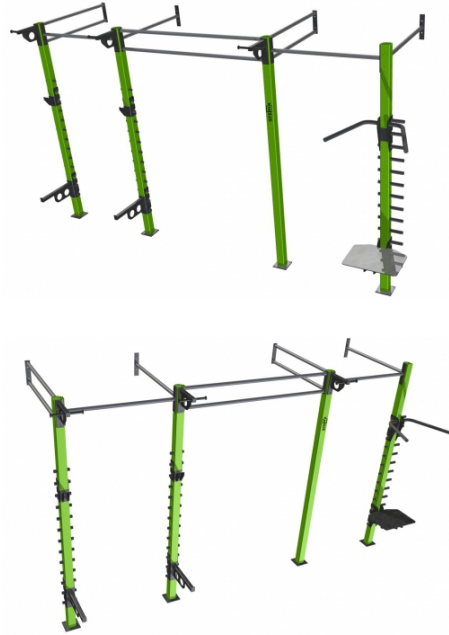

Street workout, calisthenic, crosstraining All of these styles include the exercise with your own weight. STX Line is functional indoor wall. Stedyx makes length, sizes and accessories according to your needs.

▶ Powder finish colors ▶ Optional accessories ▶ Basic length 4m

STX Line is functional indoor fitness equipment and it is fixed to the wall and ground. Perfect solution for inner gym. Especially since you can build muscle just as effectively using your own body weight as you can by lifting some iron. All you really need is something to push on or pull on and a little open space where you can move your body and activate all the muscles you want to training indoors.

We produce whole range of lengths and modules for STX line. You can extend the line any time you want because all parts are compatible. We offer any color you want in powder finish coating for long life of your fitness equipment.

BASIC SPECIFICATION ACCESSORIES

Use: workout training

Product code: STL 5020

Material: steel

Size: width 5m

Weight: 390 kg

SHIPPING DIMENSIONS

Free loaded on the truck: 2,5 x 1,2 x 0,6m (8,2 x 3,2 x 2 ft.)