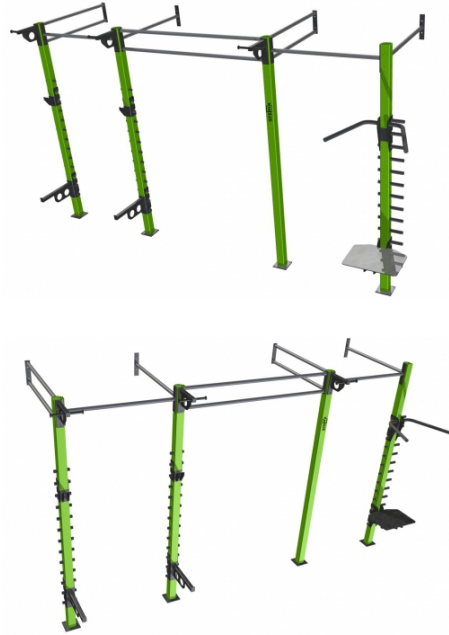

Street workout, calisthenic, crosstraining ..... All of these styles include the exercise with your own weight. STX Line is functional indoor wall. Stedyx makes length, sizes and accessories according to your needs.

▶ Powder finish colors ▶ Optional accessories ▶ Basic length 4m

STX Line is functional indoor fitness equipment and it is fixed to the wall and ground. Perfect solution for inner gym. Especially since you can build muscle just as effectively using your own body weight as you can by lifting some iron. All you really need is something to push on or pull on and a little open space where you can move your body and activate all the muscles you want to training indoors.

We produce whole range of lengths and modules for STX line. You can extend the line any time you want because all parts are compatible. We offer any color you want in powder finish coating for long life of your fitness equipment.

#### SHIPPING DIMENSIONS

**Free loaded on the truck:** 2,5 x 1,2 x 0,6m (8,2 x 3,2 x 2 ft.)