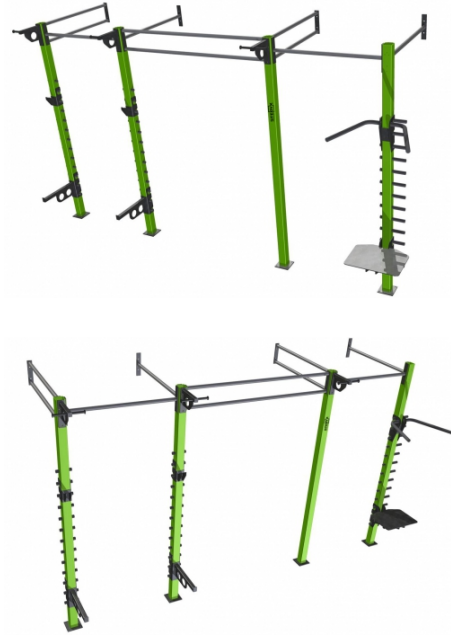

Street workout, calisthenic, crosstraining All of these styles include the exercise with your own weight. STX Line is functional indoor wall. Stedyx makes length, sizes and accessories according to your needs.

▶ Powder finish colors ▶ Optional accessories ▶ Basic length 4m

STX Line is functional indoor fitness equipment and it is fixed to the wall and ground. Perfect solution for inner gym. Especially since you can build muscle just as effectively using your own body weight as you can by lifting some iron. All you really need is something to push on or pull on and a little open space where you can move your body and activate all the muscles you want to training indoors.

We produce whole range of lengths and modules for STX line. You can extend the line any time you want because all parts are compatible. We offer any color you want in powder finish coating for long life of your fitness equipment.

BASIC SPECIFICATION ACCESSORIES

Use: workout training

Product code: STL 4020

Material: steel

Size: width 4m

Weight: 350 kg

SHIPPING DIMENSIONS

Free loaded on the truck: 2,5 x 1 x 0,6m (8,2 x 3,2 x 2 ft.)