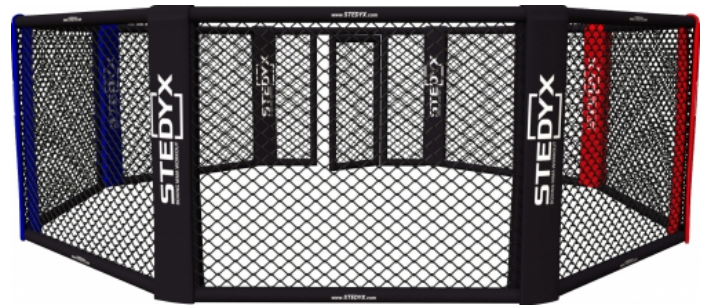

Všechny parametry MMA ringu jsou navrženy tak, aby se vyhověly pořádání mezinárodních utkání. Podlaha ringu je dobře odpružená a pokryta potišťenou PVC plachtou a splňuje nejnáročnější požadavky na bezpečnost. Povrch rámu je galvanicky upraven, ten zajišťuje mimořádnou odolnost a dlouhou životnost.

- Quality steel construction
- Strong 3.9 mm diameter wire with PVC
- Printed corners

Save space:

If you have little space in your gym, Floor Octagon Cage is the right solution for you. Stedyx understands that every gym is different and that is why we produce a wide range of sizes. This training cage is made in following versions : 4 m, 5m, 6m, 7m and 8m.

Mobility:

It's simple! Stedyx Floor Octagon Cage can be easily moved. But if you plan to keep the cage at one place, we recommend screw special connectors into the ground. Move the cage at outdoor camp and put it in nature. Built in 20 minutes. No problem!

I want a different colors:

Because we are the manufacturer we can offer more color options corners of the cage. You can choose the color combinations in our

Design Studio.

Mobility:

SHIPPING DIMENSIONS

WARRANTY:

BASIC SPECIFICATION