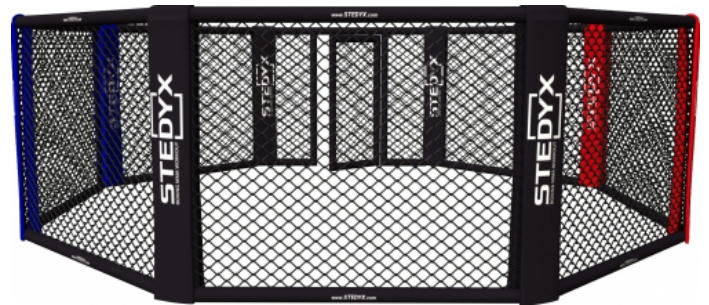

Všechny parametry MMA ringu jsou navrženy tak, aby se vyhověly pořádání mezinárodních utkání. Podlaha ringu je dobře odpružená a pokryta potišťenou PVC plachtou a splňuje nejnáročnější požadavky na bezpečnost. Povrch rámu je galvanicky upraven, ten zajišťuje mimořádnou odolnost a dlouhou životnost.

- Quality steel construction
- Strong 3.9 mm diameter wire with PVC
- Printed corners

Save space:

If you have little space in your gym, Floor Octagon Cage is the right solution for you. Stedyx understands that every gym is different and that is why we produce a wide range of sizes. This training cage is made in following versions : 4 m, 5m, 6m, 7m and 8m.

Mobility:

It's simple! Stedyx Floor Octagon Cage can be easily moved. But if you plan to keep the cage at one place, we recommend screw special connectors into the ground. Move the cage at outdoor camp and put it in nature. Built in 20 minutes. No problem!

I want a different colors:

Because we are the manufacturer we can offer more color options corners of the cage. You can choose the color combinations in our

Design Studio.

Mobility:

SHIPPING DIMENSIONS

WARRANTY:

BASIC SPECIFICATION