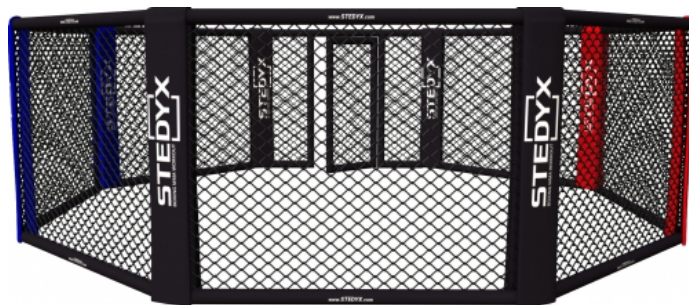

Všechny parametry MMA ringu jsou navrženy tak, aby se vyhověly pořádání mezinárodních utkání. Podlaha ringu je dobře odpružená a pokryta potišťenou PVC plachtou a splňuje nejnáročnější požadavky na bezpečnost. Povrch rámu je galvanicky upraven, ten zajišťuje mimořádnou odolnost a dlouhou životnost.

- Quality steel construction
- Strong 3.9 mm diameter wire with PVC
- Printed corners

Save space:

If you have little space in your gym, Floor Octagon Cage is the right solution for you. Stedyx understands that every gym is different and that is why we produce a wide range of sizes. This training cage is made in following versions : 4 m, 5m, 6m, 7m and 8m.

Mobility:

It's simple! Stedyx Floor Octagon Cage can be easily moved. But if you plan to keep the cage at one place, we recommend screw special connectors into the ground. Move the cage at outdoor camp and put it in nature. Built in 20 minutes. No problem!

I want a different colors:

Because we are the manufacturer we can offer more color options corners of the cage. You can choose the color combinations in our

Design Studio.

Mobility:

SHIPPING DIMENSIONS

WARRANTY:

BASIC SPECIFICATION