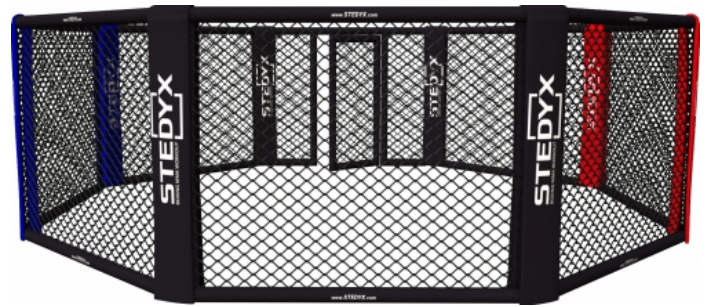

Všechny parametry MMA ringu jsou navrženy tak, aby se vyhověly pořádání mezinárodních utkání. Podlaha ringu je dobře odpružená a pokryta potišťenou PVC plachtou a splňuje nejnáročnější požadavky na bezpečnost. Povrch rámu je galvanicky upraven, ten zajišťuje mimořádnou odolnost a dlouhou životnost.

- Quality steel construction
- Strong 3.9 mm diameter wire with PVC
- Printed corners

Save space:

If you have little space in your gym, Floor Octagon Cage is the right solution for you. Stedyx understands that every gym is different and that is why we produce a wide range of sizes. This training cage is made in following versions : 4 m, 5m, 6m, 7m and 8m.

Mobility:

It's simple! Stedyx Floor Octagon Cage can be easily moved. But if you plan to keep the cage at one place, we recommend screw special connectors into the ground. Move the cage at outdoor camp and put it in nature. Built in 20 minutes. No problem!

I want a different colors:

Because we are the manufacturer we can offer more color options corners of the cage. You can choose the color combinations in our

Design Studio.

Mobility:

SHIPPING DIMENSIONS

WARRANTY:

BASIC SPECIFICATION