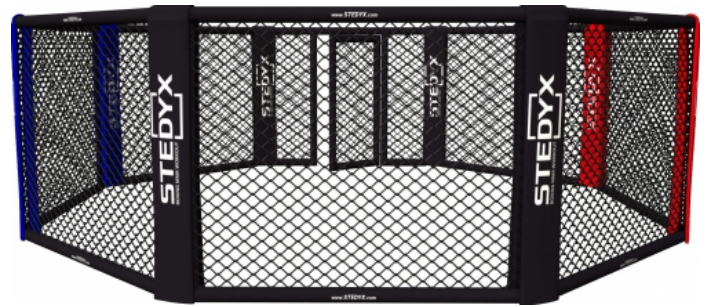

Všechny parametry MMA ringu jsou navrženy tak, aby se vyhověly pořádání mezinárodních utkání. Podlaha ringu je dobře odpružená a pokryta potišťenou PVC plachtou a splňuje nejnáročnější požadavky na bezpečnost. Povrch rámu je galvanicky upraven, ten zajišťuje mimořádnou odolnost a dlouhou životnost.

- Quality steel construction
- Strong 3.9 mm diameter wire with PVC
- Printed corners

Save space:

If you have little space in your gym, Floor Octagon Cage is the right solution for you. Stedyx understands that every gym is different and that is why we produce a wide range of sizes. This training cage is made in following versions : 4 m, 5m, 6m, 7m and 8m.

Mobility:

It's simple! Stedyx Floor Octagon Cage can be easily moved. But if you plan to keep the cage at one place, we recommend screw special connectors into the ground. Move the cage at outdoor camp and put it in nature. Built in 20 minutes. No problem!

I want a different colors:

Because we are the manufacturer we can offer more color options corners of the cage. You can choose the color combinations in our **Design Studio**.

Design Studio.

Mobility:

SHIPPING DIMENSIONS

Free loaded on the truck: 3,3 x 1 x 1,9m (10,8 x 3,2 x 6,2 ft.)

Packed in OSB boxes 2 pcs:: 1,5 x 3,3 x 1,9m (4,9 x 10,8 x 6,2 ft.)

WARRANTY:

Construction:: 2 years except of mesh

Others:: 2 years except tear and wear

BASIC SPECIFICATION

Use: training

Product code: OCT 8000

Outer size: 8m (26,3 ft.)

Height of the frame: 1,9m (6,2 ft.)

Weight: 715 kg (1576 lb.)