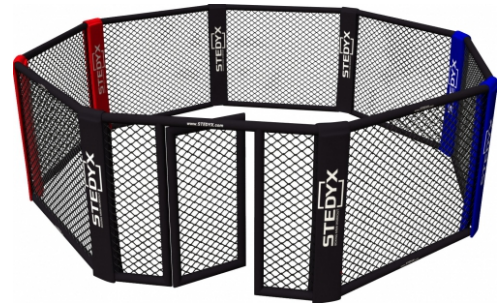

Všechny parametry MMA ringu jsou navrženy tak, aby se vyhověly pořádání mezinárodních utkání. Podlaha ringu je dobře odpružená a pokryta potišťenou PVC plachtou a splňuje nejnáročnější požadavky na bezpečnost. Povrch rámu je galvanicky upraven, ten zajišťuje mimořádnou odolnost a dlouhou životnost.

- ▶ Quality steel construction
- ▶ Strong 3.9 mm diameter wire with PVC
- ▶ Printed corners

Save space:

If you have little space in your gym, Floor Octagon Cage is the right solution for you. Stedyx understands that every gym is different and that is why we produce a wide range of sizes. This training cage is made in following versions : 4 m, 5m, 6m, 7m and 8m.

Mobility:

It's simple! Stedyx Floor Octagon Cage can be easily moved. But if you plan to keep the cage at one place, we recommend screw special connectors into the ground. Move the cage at outdoor camp and put it in nature. Built in 20 minutes. No problem!

I want a different colors:

Because we are the manufacturer we can offer more color options corners of the cage. You can choose the color combinations in our **Design Studio**.

Design Studio.

Mobility:

SHIPPING DIMENSIONS