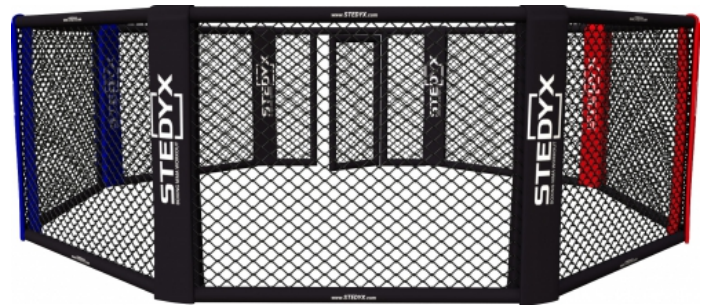

Všechny parametry MMA ringu jsou navrženy tak, aby se vyhověly pořádání mezinárodních utkání. Podlaha ringu je dobře odpružená a pokryta potišťenou PVC plachtou a splňuje nejnáročnější požadavky na bezpečnost. Povrch rámu je galvanicky upraven, ten zajišťuje mimořádnou odolnost a dlouhou životnost.

- Quality steel construction
- Strong 3.9 mm diameter wire with PVC
- Printed corners

Save space:

If you have little space in your gym, Floor Octagon Cage is the right solution for you. Stedyx understands that every gym is different and that is why we produce a wide range of sizes. This training cage is made in following versions : 4 m, 5m, 6m, 7m and 8m.

Mobility:

It's simple! Stedyx Floor Octagon Cage can be easily moved. But if you plan to keep the cage at one place, we recommend screw special connectors into the ground. Move the cage at outdoor camp and put it in nature. Built in 20 minutes. No problem!

I want a different colors:

Because we are the manufacturer we can offer more color options corners of the cage. You can choose the color combinations in our **Design Studio**.

Design Studio.

Mobility:

SHIPPING DIMENSIONS

Free loaded on the truck: 2,5 x 1 x 1,9m (8,2 x 3,2 x 6,2 ft.)

Packed in OSB boxes 2 pcs:: 1,5 x 2,5 x 1,9m (4,9 x 8,2 x 6,2 ft.)

WARRANTY:

Construction:: 2 years except of mesh

Others:: 2 years except tear and wear

BASIC SPECIFICATION

Use: training

Product code: OCT 6000

Outer size: 6m (19,7 ft.)

Height of the frame: 1,9m (6,2 ft.)

Weight: 565 kg (1246 lb.)