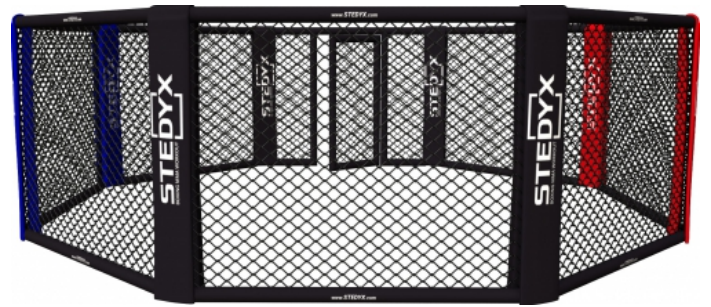

Všechny parametry MMA ringu jsou navrženy tak, aby se vyhověly pořádání mezinárodních utkání. Podlaha ringu je dobře odpružená a pokryta potišťenou PVC plachtou a splňuje nejnáročnější požadavky na bezpečnost. Povrch rámu je galvanicky upraven, ten zajišťuje mimořádnou odolnost a dlouhou životnost.

- Quality steel construction
- Strong 3.9 mm diameter wire with PVC
- Printed corners

Save space:

If you have little space in your gym, Floor Octagon Cage is the right solution for you. Stedyx understands that every gym is different and that is why we produce a wide range of sizes. This training cage is made in following versions : 4 m, 5m, 6m, 7m and 8m.

Mobility:

It's simple! Stedyx Floor Octagon Cage can be easily moved. But if you plan to keep the cage at one place, we recommend screw special connectors into the ground. Move the cage at outdoor camp and put it in nature. Built in 20 minutes. No problem!

I want a different colors:

Because we are the manufacturer we can offer more color options corners of the cage. You can choose the color combinations in our

Design Studio.

Mobility:

SHIPPING DIMENSIONS

Free loaded on the truck: 2,5 x 1 x 1,9m (8,2 x 3,2 x 6,2 ft.)

Packed in OSB boxes 2 pcs:: 1,5 x 2,5 x 1,9m (4,9 x 8,2 x 6,2 ft.)

WARRANTY:

Construction:: 2 years except of mesh

Others:: 2 years except tear and wear

BASIC SPECIFICATION

Use: training

Product code: OCT 6000

Outer size: 6m (19,7 ft.)

Height of the frame: 1,9m (6,2 ft.)

Weight: 565 kg (1246 lb.)