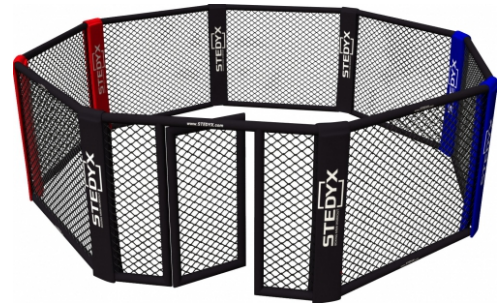

Všechny parametry MMA ringu jsou navrženy tak, aby se vyhověly pořádání mezinárodních utkání. Podlaha ringu je dobře odpružená a pokryta potišťenou PVC plachtou a splňuje nejnáročnější požadavky na bezpečnost. Povrch rámu je galvanicky upraven, ten zajišťuje mimořádnou odolnost a dlouhou životnost.

- Quality steel construction
- Strong 3.9 mm diameter wire with PVC
- Printed corners

Save space:

If you have little space in your gym, Floor Octagon Cage is the right solution for you. Stedyx understands that every gym is different and that is why we produce a wide range of sizes. This training cage is made in following versions : 4 m, 5m, 6m, 7m and 8m.

Mobility:

It's simple! Stedyx Floor Octagon Cage can be easily moved. But if you plan to keep the cage at one place, we recommend screw special connectors into the ground. Move the cage at outdoor camp and put it in nature. Built in 20 minutes. No problem!

I want a different colors:

Because we are the manufacturer we can offer more color options corners of the cage. You can choose the color combinations in our

Design Studio.

Mobility:

SHIPPING DIMENSIONS

Free loaded on the truck: 2,5 x 1 x 1,9m (8,2 x 3,2 x 6,2 ft.)

Packed in OSB boxes 2 pcs:: 1,5 x 2,5 x 1,9m (4,9 x 8,2 x 6,2 ft.)

WARRANTY:

Construction:: 2 years except of mesh

Others:: 2 years except tear and wear

BASIC SPECIFICATION

Use: training

Product code: OCT 6000

Outer size: 6m (19,7 ft.)

Height of the frame: 1,9m (6,2 ft.)

Weight: 565 kg (1246 lb.)